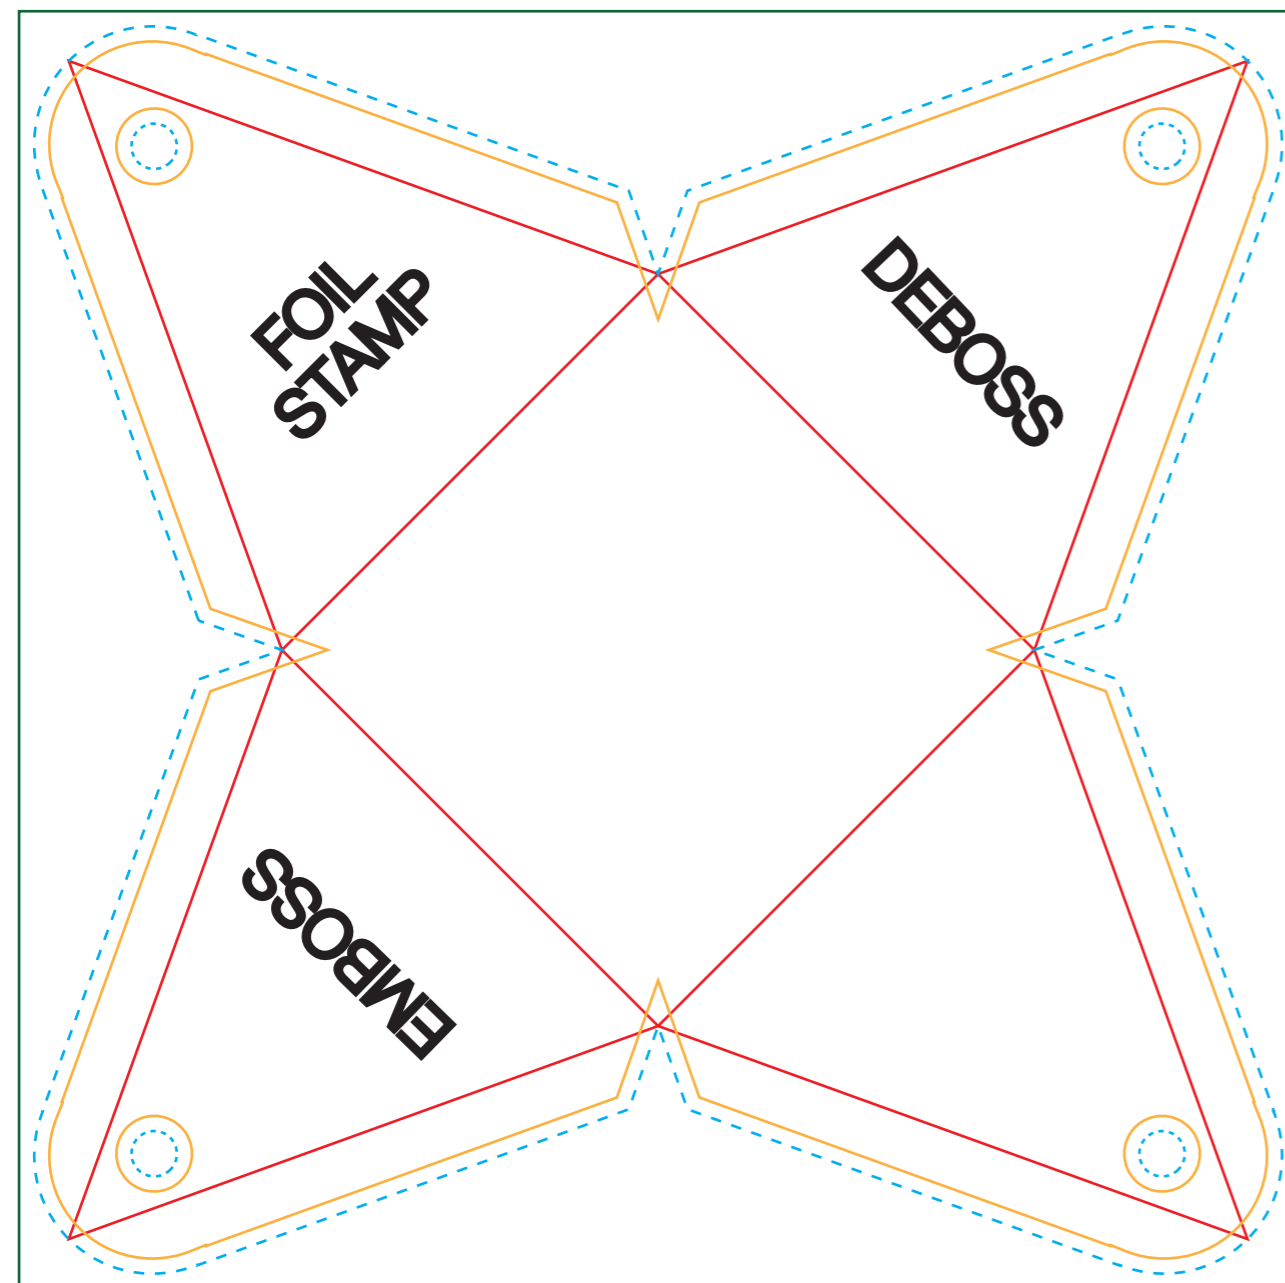

PERSONALISED FAVOR BOX - PYM250

- FULL BLEED □ 169x169mm (extra 2mm on each side around trim/cut line)
- TRIM/CUT LINE □ 165x165mm
- SAFE AREA □ 161x161mm (2mm inner trim/cut line on each side)
- POSTPRESS ■ Foil stamp, emboss, spot uv element set to K100 and provide in separate files.
- SCORING —

ALL GUIDELINES WILL NOT BE PRINTED.

OUTSIDE

INSIDE

PLEASE FOLD HERE TO SEE
HOW CARD BACKS UP