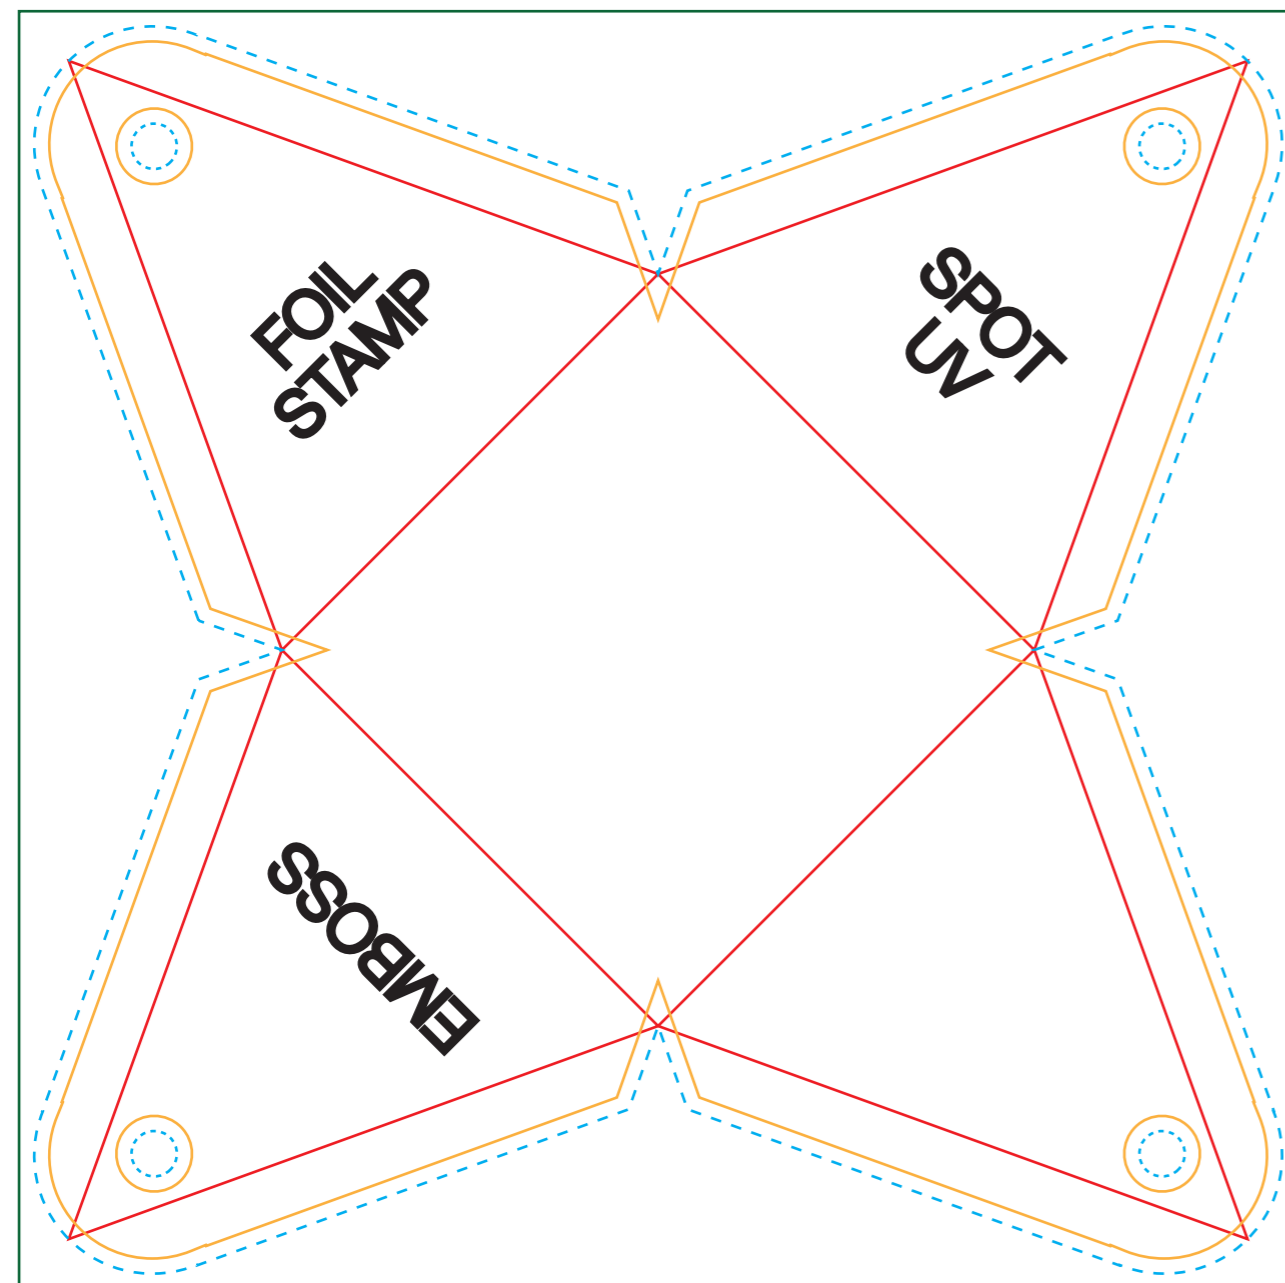

# PERSONALISED FAVOR BOX - PY350

- FULL BLEED □ 169x169mm (extra 2mm on each side around trim/cut line)
- TRIM/CUT LINE □ 165x165mm
- SAFE AREA □ 161x161mm (2mm inner trim/cut line on each side)
- POSTPRESS ■ Foil stamp, emboss, spot uv element set to K100 and provide in separate files.
- SCORING —

ALL GUIDELINES WILL NOT BE PRINTED.

OUTSIDE

INSIDE

— PLEASE FOLD HERE TO SEE  
HOW CARD BACKS UP —